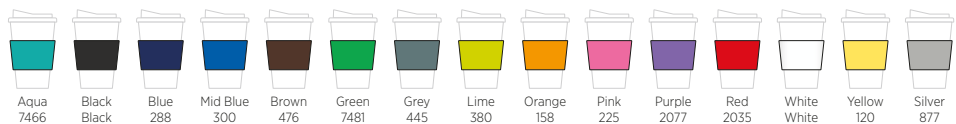

WHICH *Americano*[®] IS RIGHT FOR YOU?

FIND OUT HERE...

350 ML DOUBLE-WALL,
AIR-INSULATED, SCREW-FIX LID

& MIX & MATCH

For many of our Americano Models, you can mix and match the colours to create your perfect combination...

Lid colours

Grip colours

(Tyre grip available in black only)

Tumbler colours

(Americano Cortado available in clear only)

Americano® ①

210001 AMERICANO® 350 ML INSULATED TUMBLER

PP Plastic Ø 9.5 x 15.5 cm