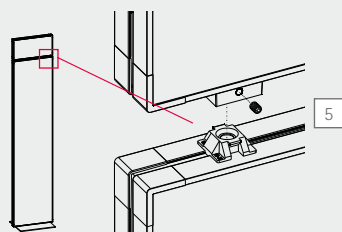

ipoint

1	IP1900400ARW	ipoint 1900x400 silver/white, 1pc	
2	IP1900600ARW	ipoint 1900x600 silver/white, 1pc	
3	IP1400200ARW	ipoint 1410x200 silver/white, 1pc	
4	IP1700200ARW	ipoint 1710x200 silver/white, 1pc	
5	IPTCON	ipoint connector, set 2pcs